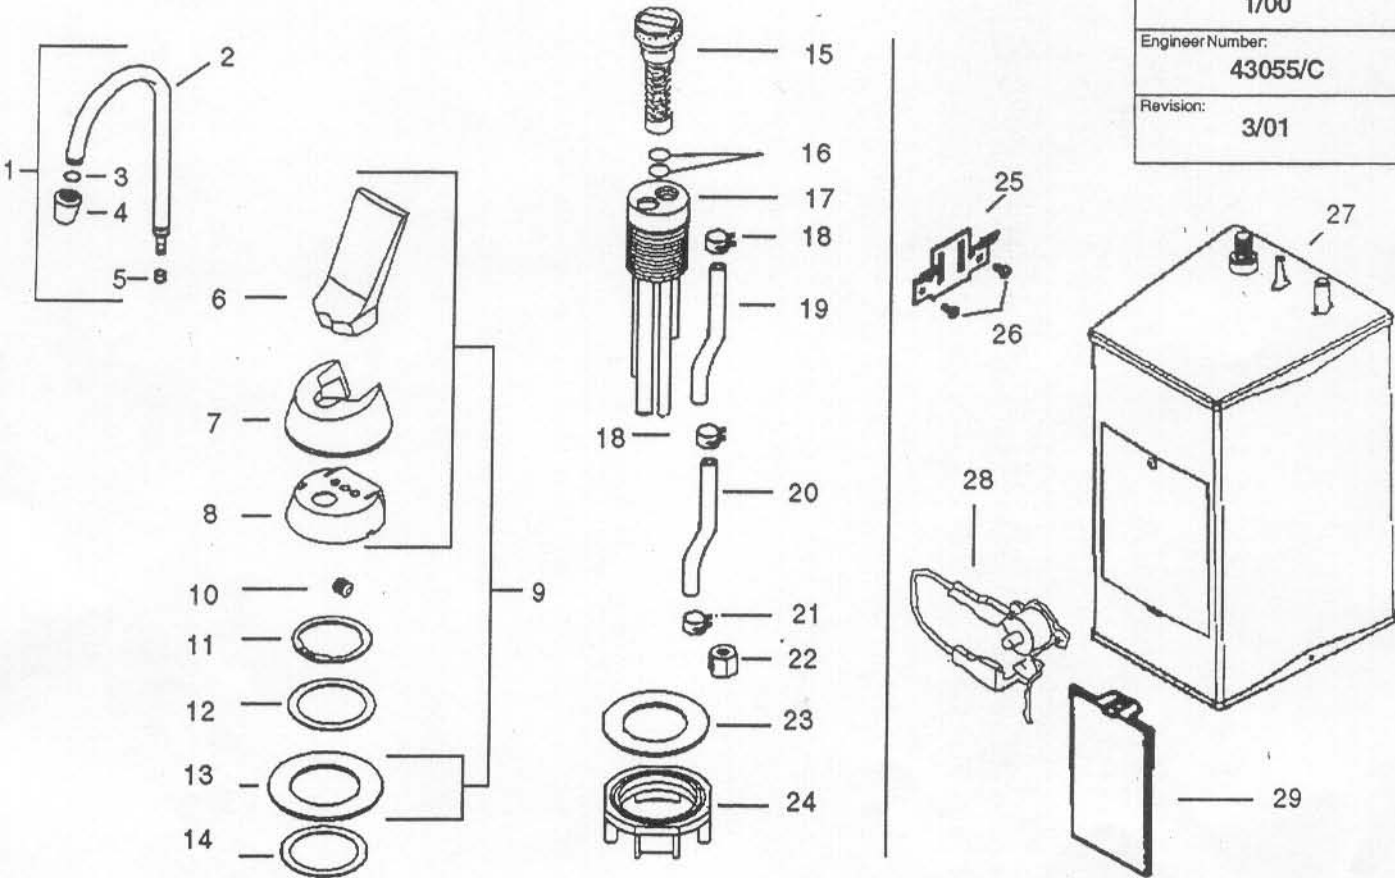

IN SINK ERATOR

Model GN-3C-16 (Chrome - UL)
 Model GN-3C-17 (Chrome - CSA)

Warranty:
1 Year Full Warranty

Watts/Volts:
750W / 115V

Production Date:
1/00

Engineer Number:
43055/C

Revision:
3/01

ORDER BY PART NUMBER, NOT CODE NUMBER

CODE NO.	PART NO.	NO. REQ	DESCRIPTION	CODE NO.	PART NO.	NO. REQ	DESCRIPTION
1	41546ZZ	1	Spout Assembly (Includes codes 2-5)	20	N/A	1	Tube, Silicone (Included in code 32/33)
2	N/A	1	Spout, Gooseneck (Included in code 1)	21	N/A	1	Clamp, Spring (Included in code 32/33)
3	N/A	1	Gasket, End Piece (Included in code 4)	22	N/A	1	Nut, Nylon (Included in code 32/33)
4	41916	1	Aerator (Chrome)	23	N/A	1	Gasket, Fiber (Included in code 32/33)
5	42896	1	Gasket, Spout Assembly	24	41527ZZ	1	Nut, Wing
6	N/A	1	Handle - White (Included in code 9)	25	N/A	1	Bracket (Included in code 32/33)
7	N/A	1	Cover, Shroud - White (Included in code 9)	26	N/A	2	Screws (Included in code 32/33)
8	N/A	1	Cover, Inner - White (Included in code 9)	27	43074	1	Tank & Enclosure Assembly
9	43153	1	Dispenser Trim Kit (Incl. codes 6, 7, 8 & 13)	28	43399	1	Thermal Cut off
10	41954	1	Screw, Set	29	43001	1	Barrier
11	41300A	1	Ring, Retainer	30	41757CDZZ	1	Dispenser Faucet Assembly GN-3C-16 (Includes codes 1-26, & 32)
12	N/A	1	Washer (Included in code 32/33)	31	41757CHZZ	1	Dispenser Faucet Assembly GN-3C-17 (Includes codes 1-26 & 33)
13	N/A	1	Washer, White Backup (Included in code 9, 30/31)	32	40264DDZZ	1	Kit, Installation - GN-3C-16 (Includes codes 12, 14, 18, 20-23, 25, 26 & 34)
14	N/A	1	Washer, Rubber (Included in code 32/33)	33	40264DEZZ	1	Kit, Installation - GN-3C-17 (Includes codes 12, 14, 18, 20-23, 25, 26 & 35)
15	41748B	1	Valve Stem Assembly	34	43142	1	Instruction Assembly-Not Shown (English/Spanish)
16	42587	2	O-Ring, Gooseneck	35	43144	1	Instruction Assembly-Not Shown (English/French)
17	N/A	1	Valve Base Assembly (Included in code 30/31)				
18	40242	2	Clamp, Hose				
19	40231	1	Tube, Vent				